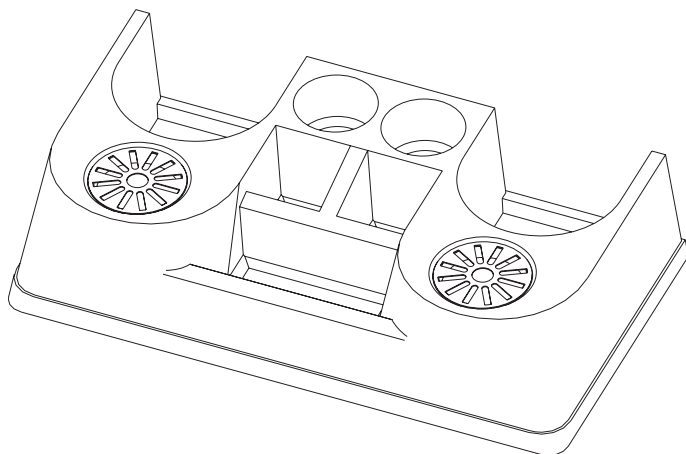

GENERAL DESCRIPTION

Two thermos jugs with pump can be placed on this conveniently arranged thermos jug buffet. The thermos jug buffet is provided with two removable drip trays with grid of stainless steel. The buffet gives also room to for instance cups, an evaporated milk bottle, sugar and tea bags, cookies and stirring spoons, so that everything can be kept at hand.

See drawing

1. Drip trays with grid.
2. Space for two thermos jugs with pump.
3. Round compartment for cups and/or evaporated milk bottle.
4. Compartments for ingredients among other things.

The box consists of:
Synthetic buffet
Drip trays with grid (2x)
Service manual

TECHNICAL DETAILS

Article number	: 10425
Synthetic material	: Polystyren (PS)
Colour	: Black
Grids (art. no. 63115)	: Stainless Steel
Dimensions LxWxH	: 350 x 650 x 155 mm
Dimensions compartments :	
A (2x)	: L x W x H = aprox. 80 x 80 x 70mm
B	: L x W x H = aprox. 180 x 80 x 70mm
C (2x)	: ø x H = aprox. 85 x 60mm
D (2x)	: ø 170mm
Weight	: 1,7 kg

USE

Place the buffet on a flat and firm surface.
Put the thermos jug into place.
Use the round compartments for cups and/or a evaporated milk bottle.
Use the rest of the compartments for things such as sugar and tea bags, cookies and stirring spoons.

MAINTENANCE

Clean the synthetic material with a mild cleaner.
Do not clean it in a dishwasher.
Do not use any abrasives, because of the chance of dull spots.

DAILY CLEANING

Clean the drip trays with grid and the cavity below the grids.

Thermoskan-buffet Thermos jug buffet Servierstation Présentoir pour thermos

Animo B.V. Headoffice
Dr. A.F. Philipsweg 47
P.O. Box 71
9400 AB Assen
The Netherlands

Tel. no. +31 (0)592 376376
Fax no. +31 (0)592 341751

E-mail: info@animo.nl
Internet: <http://www.animo.eu>

Animo GmbH
Mindenerstraße 63
D-49084 Osnabrück
Deutschland
Tel. +49 (0)541 971 250
Fax. +49 (0)541 971 2525

Animo B.V.B.A
Kleine Veerle 103
B-2960 Brecht
België - Belgique
Tel. +32 (0)33 130 308
Fax. +32 (0)33 136 948

Animo France
Z.A. Les Bruotées
21200 Beaune Vignolles
France
Tel. +33 (0)380 250 660
Fax. +33 (0)380 241 706