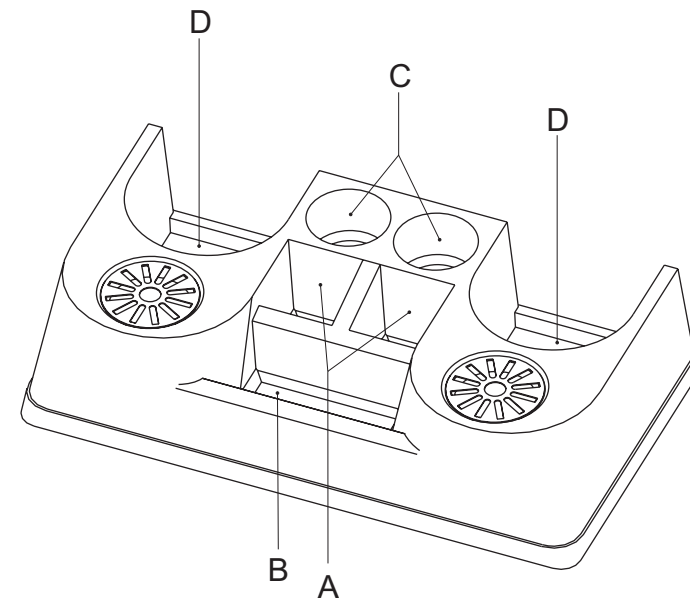

GENERAL DESCRIPTION

Two thermos jugs with pump can be placed on this conveniently arranged thermos jug buffet. The thermos jug buffet is provided with two removable drip trays with grid of stainless steel. The buffet gives also room to for instance cups, an evaporated milk bottle, sugar and tea bags, cookies and stirring spoons, so that everything can be kept at hand.

See drawing

1. Drip trays with grid.
2. Space for two thermos jugs with pump.
3. Round compartment for cups and/or evaporated milk bottle.
4. Compartments for ingredients among other things.

The box consists of:
Synthetic buffet
Drip trays with grid (2x)
Service manual

TECHNICAL DETAILS

Article number	: 10425
Synthetic material	: Polystyren (PS)
Colour	: Black
Grids (art. no. 63115)	: Stainless Steel
Dimensions LxWxH	: 350 x 650 x 155 mm
Dimensions compartments :	
A (2x)	: L x W x H = aprox. 80 x 80 x 70mm
B	: L x W x H = aprox. 180 x 80 x 70mm
C (2x)	: ø x H = aprox. 85 x 60mm
D (2x)	: ø 170mm
Weight	: 1,7 kg

USE

Place the buffet on a flat and firm surface.
Put the thermos jug into place.
Use the round compartments for cups and/or a evaporated milk bottle.
Use the rest of the compartments for things such as sugar and tea bags, cookies and stirring spoons.

MAINTENANCE

Clean the synthetic material with a mild cleaner.
Do not clean it in a dishwasher.
Do not use any abrasives, because of the chance of dull spots.

DAILY CLEANING

Clean the drip trays with grid and the cavity below the grids.

Thermoskan-buffet Thermos jug buffet Servierstation Présentoir pour thermos

Animo B.V. Headoffice
Dr. A.F. Philipsweg 47
P.O. Box 71
9400 AB Assen
The Netherlands

Tel. no. +31 (0)592 376376
Fax no. +31 (0)592 341751

E-mail: info@animo.nl
Internet: <http://www.animo.eu>

Animo GmbH
Mindenerstraße 63
D-49084 Osnabrück
Deutschland
Tel. +49 (0)541 971 250
Fax. +49 (0)541 971 2525

Animo B.V.B.A
Kleine Veerle 103
B-2960 Brecht
België - Belgique
Tel. +32 (0)33 130 308
Fax. +32 (0)33 136 948

Animo France
Z.A. Les Bruotées
21200 Beaune Vignolles
France
Tel. +33 (0)380 250 660
Fax. +33 (0)380 241 706